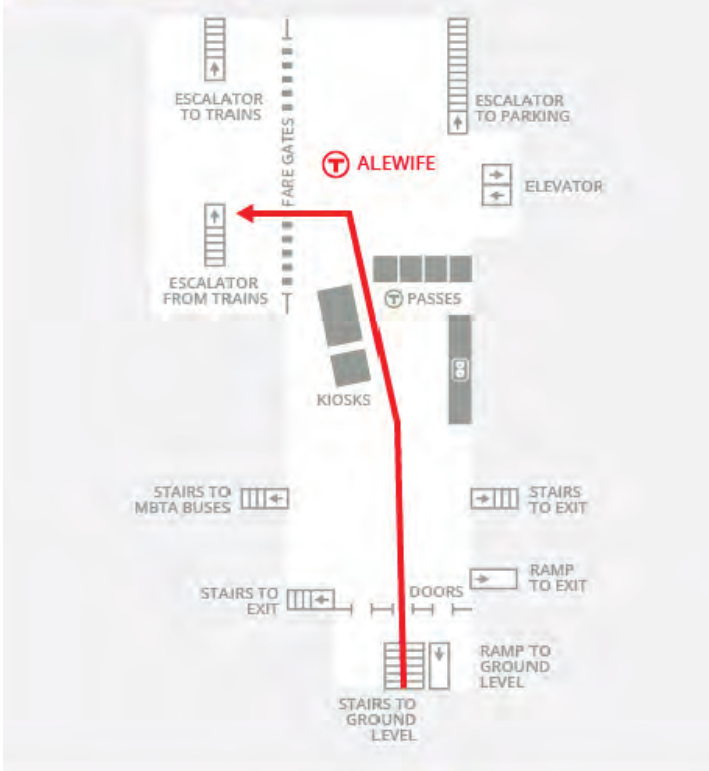

DOWNLOAD THE APP

Scan the QR Code to download our mobile rider app, Tripshot. The app provides mobile ticketing, shuttle tracking, trip planning, and departure-specific alerts. Visit 128bc.org/riders & click "Mobile App" for app tutorials.

FARES

<i>exact cash or app</i>	Single Ride (full price)	$5
<i>only sold in the app</i>	10-Ride Pass (full price)	$50
	Single Ride (reduced price)	$2.75
	10-Ride Pass (reduced price)	$25

FIND YOUR SHUTTLE AT THE STATION

Underground Level

Ground Level

REDUCED FARES

Only riders affiliated with a 128 Business Council member company (through their employer or their employer's property owner) are eligible to ride at the reduced fare. Ask your property manager, facilities manager, or human resources department if your site is a member. Or contact us at 128bc@128bc.org.

PROCEDURES

- **Contact us 24+ hours in advance if you need a wheelchair-accessible vehicle.**
- **Stay home if you are sick** for the sake of everyone's health & wellbeing.
- **Arrive at your shuttle stop 5+ minutes before the scheduled departure time.** Shuttles will not wait for late riders.
- **Do not approach the bus until the driver opens the door.** Approach the bus one at a time and inform the driver of your destination.
- **Do not put personal belongings on seats** when those seats are needed by fellow riders.
- **Do not adjust marked vent windows.** These should remain cracked for ventilation.
- **Minimize conversations on the shuttle** and **use headphones** when listening to audio.
- **Do not eat on the shuttle.**
- **Do not use foul language.**
- **Do not bring pets.** Only service animals are allowed due to space & allergy concerns.
- **Treat the driver & other passengers with courtesy & respect,** especially in regard to others' mask choices.

FIND YOUR SHUTTLE ONLINE

Scan the QR Code to visit your shuttle's dedicated page, offering the most up-to-date schedule, a video of the shuttle pickup area, route-specific notifications & more. Visit 128bc.org/schedules/alewife-route-c