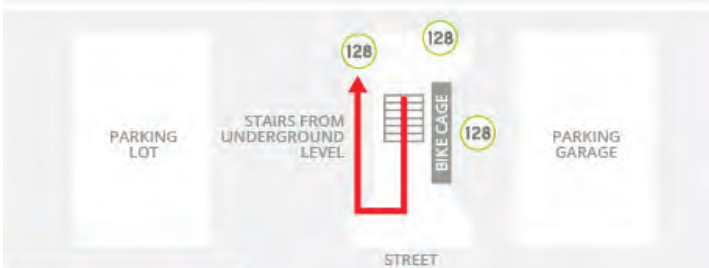

DOWNLOAD THE APP

Scan the QR Code to download our mobile rider app, Tripshot. The app provides mobile ticketing, shuttle tracking, trip planning, and departure-specific alerts. Visit 128bc.org/riders & click "Mobile App" for app tutorials.

FARES

<i>exact cash or app</i>	Single Ride (full price)	$5
<i>only sold in the app</i>	10-Ride Pass (full price)	$50
	Single Ride (reduced price)	$2.75
	10-Ride Pass (reduced price)	$25

FIND YOUR SHUTTLE AT THE STATION

Underground Level

Ground Level

REDUCED FARES

Only riders affiliated with a 128 Business Council member company (through their employer or their employer's property owner) are eligible to ride at the reduced fare. Ask your property manager, facilities manager, or human resources department if your site is a member. Or contact us at 128bc@128bc.org.

PROCEDURES

- **Contact us 24+ hours in advance if you need a wheelchair-accessible vehicle.**
- **Stay home if you are sick** for the sake of everyone's health & wellbeing.
- **Arrive at your shuttle stop 5+ minutes before the scheduled departure time.** Shuttles will not wait for late riders.
- **Do not approach the bus until the driver opens the door.** Approach the bus one at a time and inform the driver of your destination.
- **Do not put personal belongings on seats** when those seats are needed by fellow riders.
- **Do not adjust marked vent windows.** These should remain cracked for ventilation.
- **Minimize conversations on the shuttle** and **use headphones** when listening to audio.
- **Do not eat on the shuttle.**
- **Do not use foul language.**
- **Do not bring pets.** Only service animals are allowed due to space & allergy concerns.
- **Treat the driver & other passengers with courtesy & respect,** especially in regard to others' mask choices.

FIND YOUR SHUTTLE ONLINE

Scan the QR Code to visit your shuttle's dedicated page, offering the most up-to-date schedule, a video of the shuttle pickup area, route-specific notifications & more. Visit 128bc.org/schedules/alewife-route-c